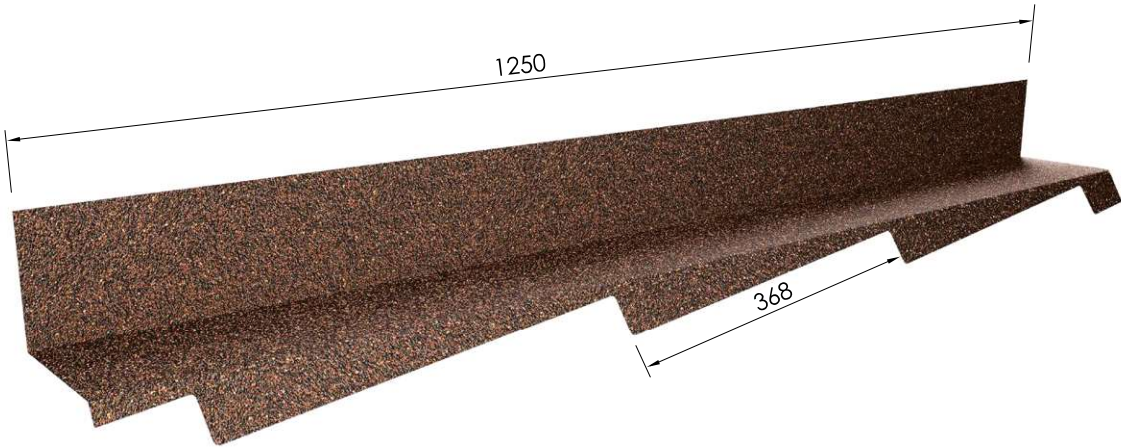

**SIDE WALL FLASHING SCRIBED RIGHT**

**Specifications**

Length: 1250 mm  
Length of Cover: 1100 mm  
Weight: 1.50 kg  
Colours: see colour chart