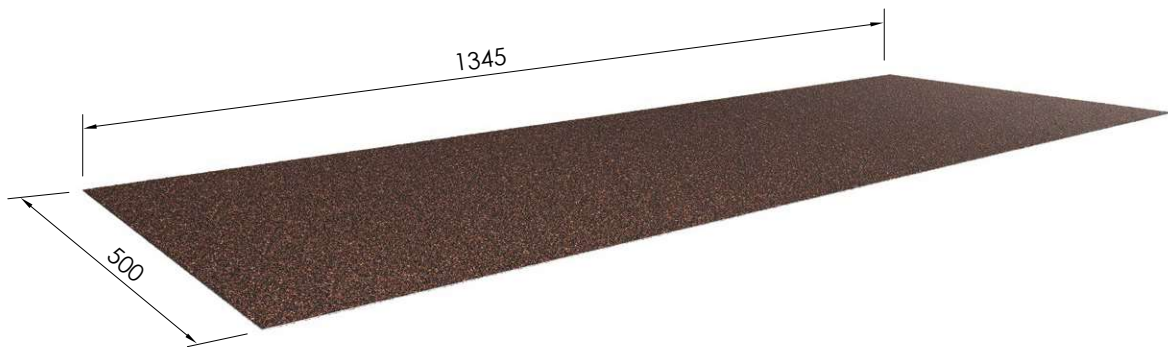

**FLAT SHEET 500/1345**

**Specifications**

Dimensions: 1345 mm x 500 mm

Weight: 3.05 kg

Colours: see colour chart