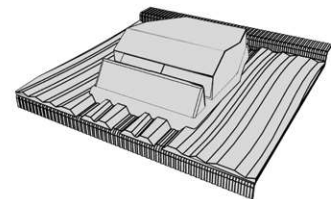

VENT LV75

Specifications

Weight: max. 1.15 kg

Colours: see colour chart

Available also for

CLASSIC

TUDOR

SHAKE