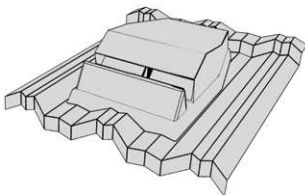

VENT LV75

Specifications

Weight: max. 1.15 kg

Colours: see colour chart

Available also for

CLASSIC

TUDOR

SHAKE