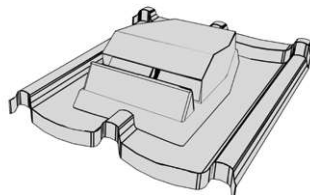

VENT LV75

Specifications

Weight: max. 1.15 kg

Colours: see colour chart

Available also for

CLASSIC

TUDOR

SHAKE