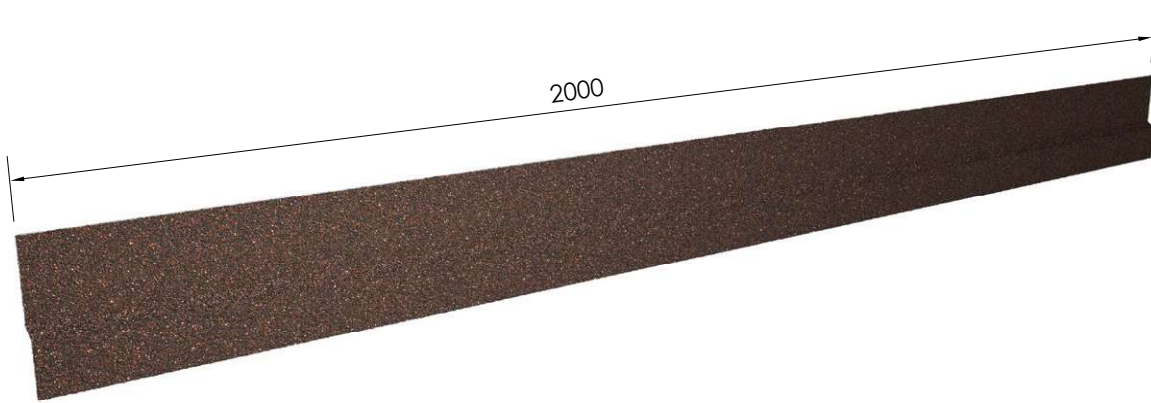

SIDE WALL FLASHING

Specifications

Length: 2000 mm
Length of Cover: 1900 mm
Weight: 1.64 kg
Colours: see colour chart